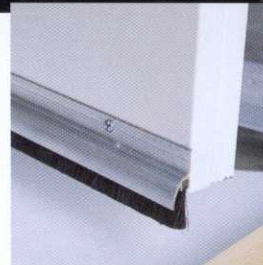

Anchor assembly.

Masonry wire.

PDL™ Masonry Doors.

Plus these standard items:

NRP ball-bearing hinges.

ADA-approved aluminum threshold.

Adjustable door sweep with drip cap.

Adjustable weatherseal.