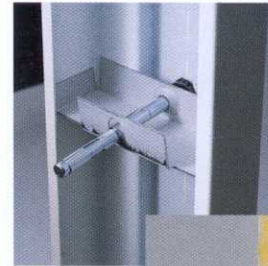

Anchor assembly.

Masonry wire.

PDL™ Masonry Doors.

Plus these standard items:

NRP ball-bearing hinges.

ADA-approved aluminum threshold.

Adjustable door sweep with drip cap.

Adjustable weatherseal.