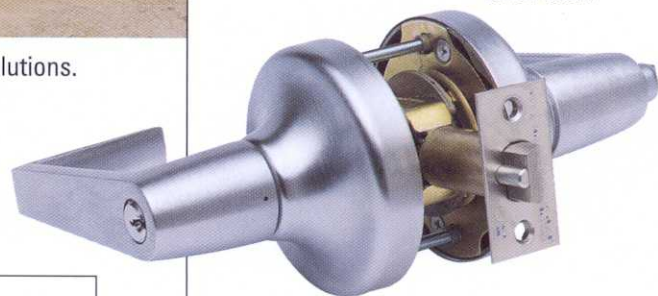

Anchor assembly.

Masonry wire.

PDL™ Masonry Doors.

Plus these standard items:

NRP ball-bearing hinges.

ADA-approved aluminum threshold.

Adjustable door sweep with drip cap.

Adjustable weatherseal.

PDL™ Masonry Doors.

Unassembled problems.

PDL pre-assembled solutions.

Standard cylindrical lever lock.

Start working smarter. Pre-assembly lightens the work load:

- Installs as a single, complete unit
- Assembled under factory controlled conditions
- A variety of sizes, accessories and styles
- Custom built to your exact job specifications
- No cutting, welding or painting on the job site
- No missing, lost or damaged parts