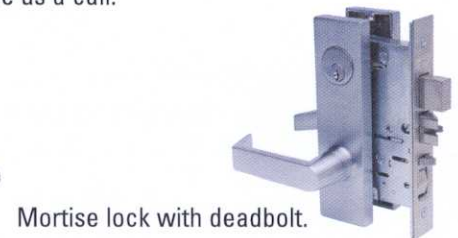

Mortise lock with deadbolt.

877-PDL-DOOR • 440-716-1004